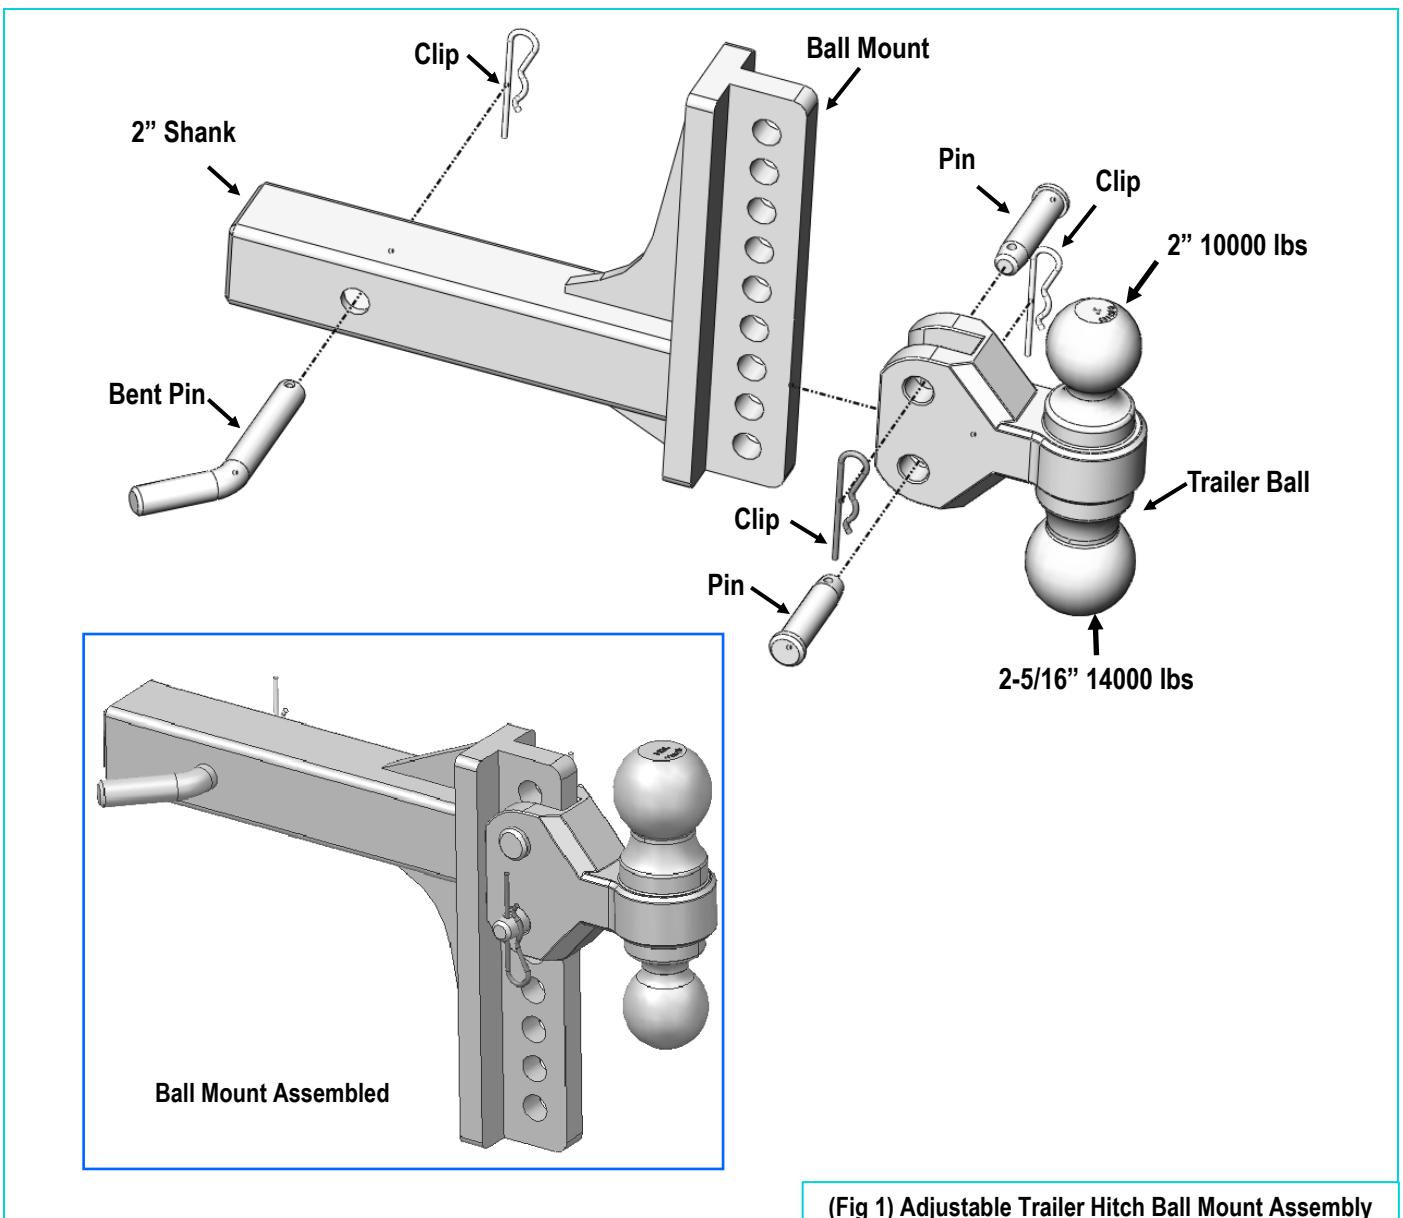

## Adjustable Trailer Hitch Ball Mount

PART#: HT-A45A01

READ INSTRUCTIONS CAREFULLY BEFORE STARTING INSTALLATION. REMOVE CONTENTS FROM BOX AND VERIFY ALL PARTS ARE PRESENT.

Sank Size	2"
2" Ball Tow Capacity	10000 lbs
2-5/16" Ball Tow Capacity	14000 lbs

### Hardware List

Item	QTY	Description	Item	QTY	Description
1#	1	Ball Mount	4#	2	Pins
2#	1	Trailer Ball	5#	3	Clips
3#	1	Bent Pin			

(Fig 1) Adjustable Trailer Hitch Ball Mount Assembly