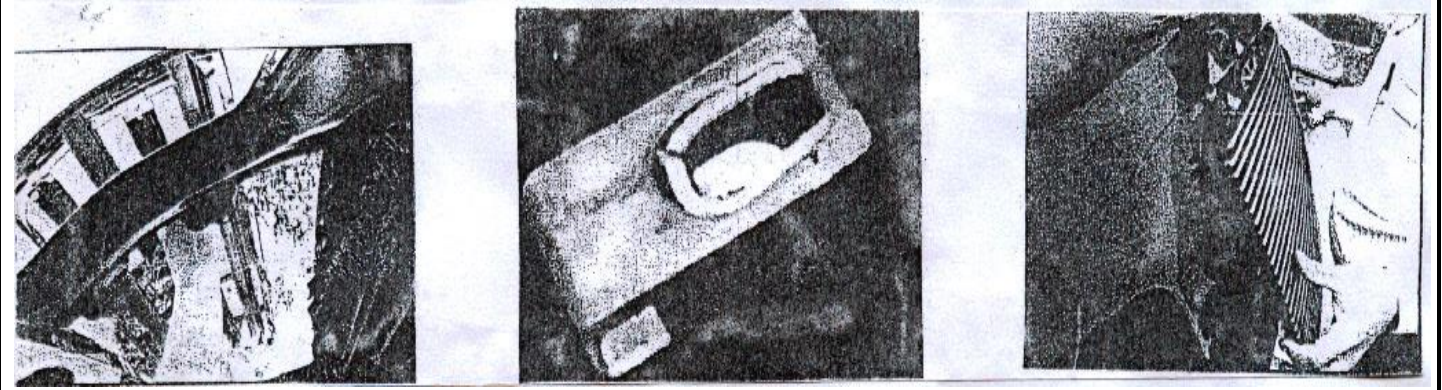

Step	Description	illustration
1	Identify the grille & hardware with parts list.	N/A
2	Remove the factory grille shell, use a small screwdriver to pull the center from each fastener. The fasteners will be re-used, do not discard the fasteners. Next, lightly pull the top of the grille assembly forward. Use your fingers to depress the two molded clips along the bottom and one in each corner. The grille can now be removed. If installing a bumper billet, install the bumper billet and then go to step below.	
3	Center the billet insert into the opening. The lower mounting tabs align with the factory mounting holes. It is necessary to trim the plastic behind the hole as shown in the picture. Slide the nuts over the plastic clips as shown here.	
4	The upper mounting tabs align to the factory mounting holes. It may be necessary to slightly bend the brackets to achieve a perfect fit. Use the washers to secure the billet on top.	
5	Secure the bottom with the hex bolts provided. Do not over-tighten the hardware. Carefully check the hood clearance to the billet grille. Re-move the billet and adjust the brackets if needed.	
6	Installation completed!!!	