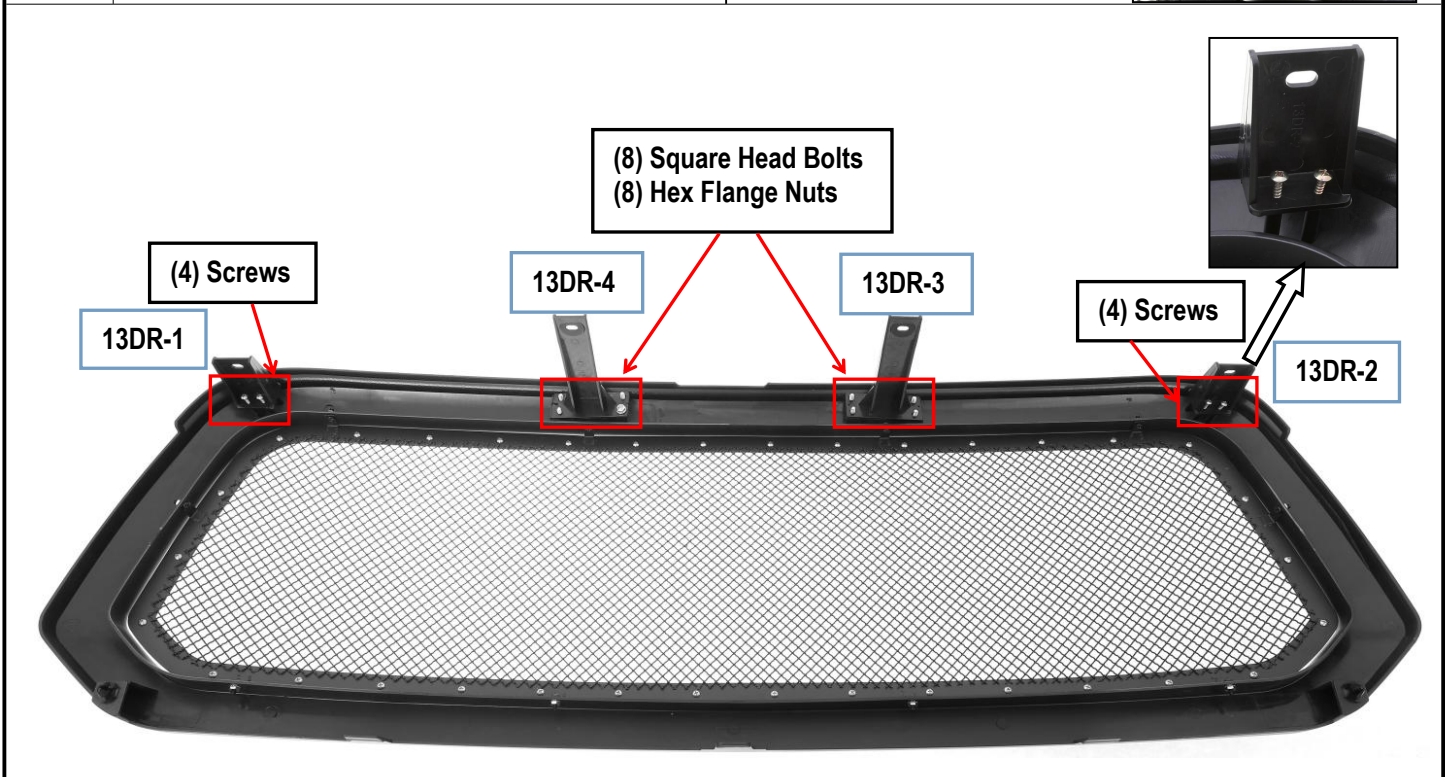

Part#	DL5986P	Application	For 2013-2017 Ram 1500 Not For Rebel/2018 Ram 1500 Not For Rebel & Sport & Laramie Longhorn & Laramie Limited/2019-2021 Ram 1500 Classic Only

4	Firmly grab and pull factory grille off of vehicle. Discard factory grille.	

5	Install (2) Long Brackets to the Mesh Grille: Slide (4) Square Head Bolts onto the grille, attach 13DR-3 Long Bracket to the installed bolts and secure with (4) Hex Flange Nuts. Repeat to install 13DR-4 Long Bracket. Attach (2) Short Brackets to the Mesh Grille with (8) Screws. Note: Identify the 4 brackets according to the lettering on them. The sides with characters face down. Position each bracket as shown below.	

The instruction here is for your reference only. We strongly recommend the professional installer for best result. We are not responsible for any damage caused by the installation.
Thank you for choosing our product!