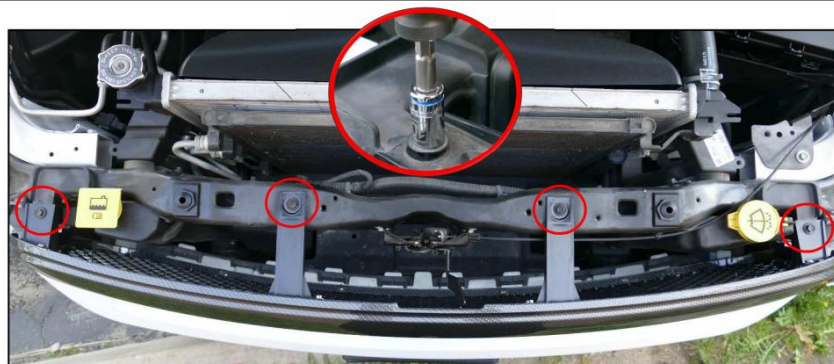

Install Notes: Overlay Replacement Drill Cut

Step	Description	illustration
1	Identify the grille & hardware with parts list.	

2 Using a plastic rivet removal tool, locate and remove 6 factory clips holding the radiator shroud. Remove plastic radiator shroud from vehicle. Set shroud and hardware aside for re-installation.

3 Using a 10mm socket, locate and remove 4 factory bolts securing factory grille onto vehicle. Set hardware aside for re-installation.

The instruction here is for your reference only. We strongly recommend the professional installer for best result. We are not responsible for any damage caused by the installation.
Thank you for choosing our product!